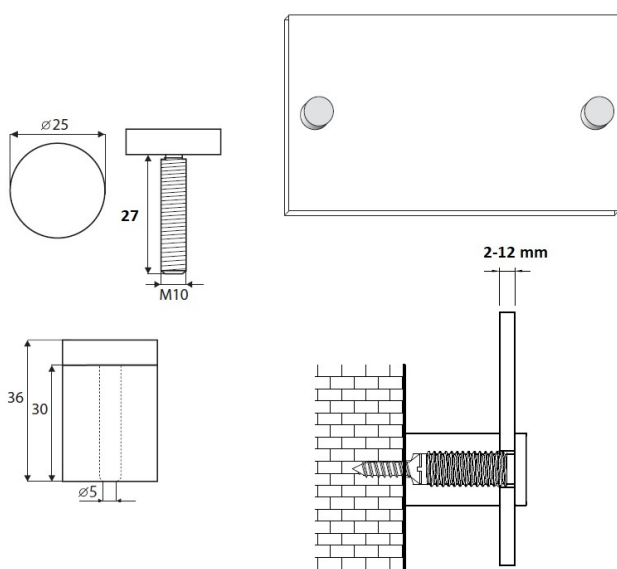

## Description:

Sign Board Screw  $\varnothing 25 \times 30$ mm, Alu, Blue, M10, W/2 Transparent Washers

## Item number:

22.11.142-0

Units	Box	Carton	HS Code	Barcode
Pcs.	24	144	8302490099	 5704866084321